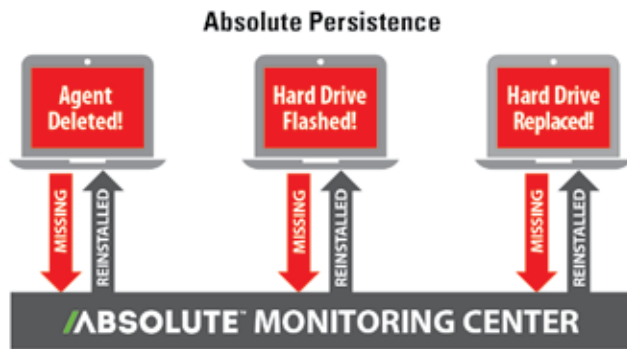

Productivity Software

Dragon Speech Recognition System

Armed with Dragon Speech Recognition field workers have a faster and more accurate way to safely and efficiently improve daily documentation demands. Speed data entry into records management systems (RMS) and other applications - all by voice, in a fraction of the time it would typically take typing by hand.

Absolute

Absolute provides persistent endpoint security and data risk management solutions for computers, tablets and smartphones. Once activated, Absolute Persistence provides comprehensive visibility into mobile devices. Customers can confidently manage mobility, investigate potential threats and take action if a security incident occurs. Most importantly, customers can remotely apply security measures to protect each device and the data it contains.