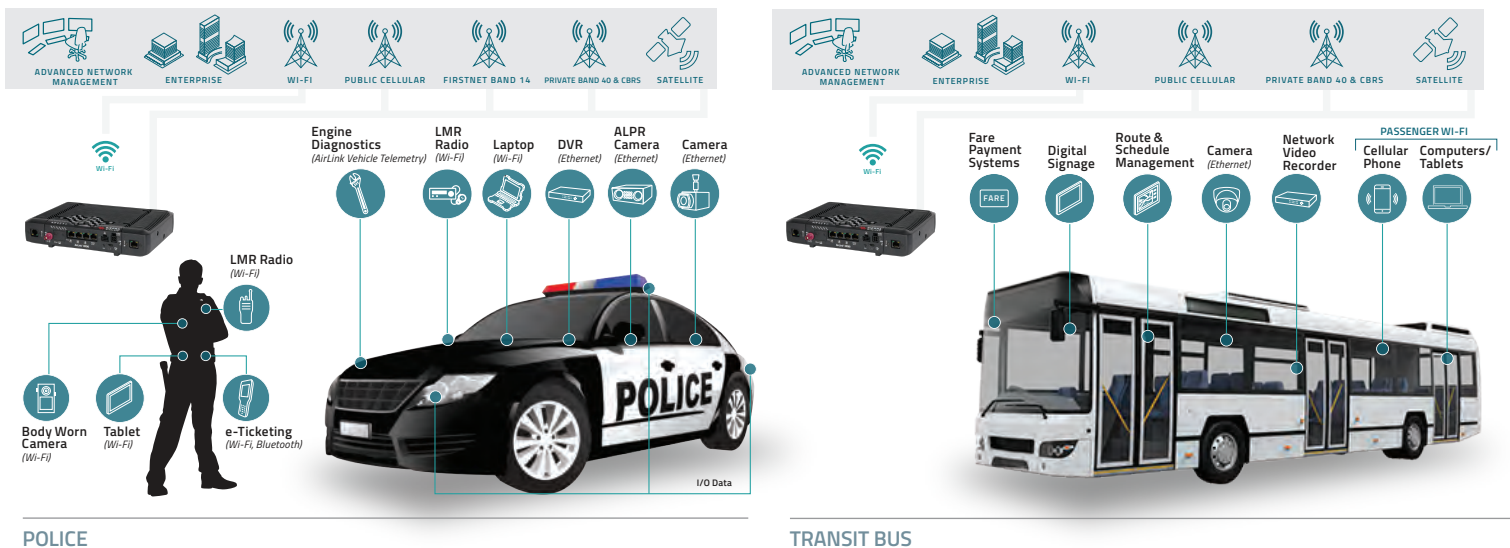

XR90 APPLICATION EXAMPLES